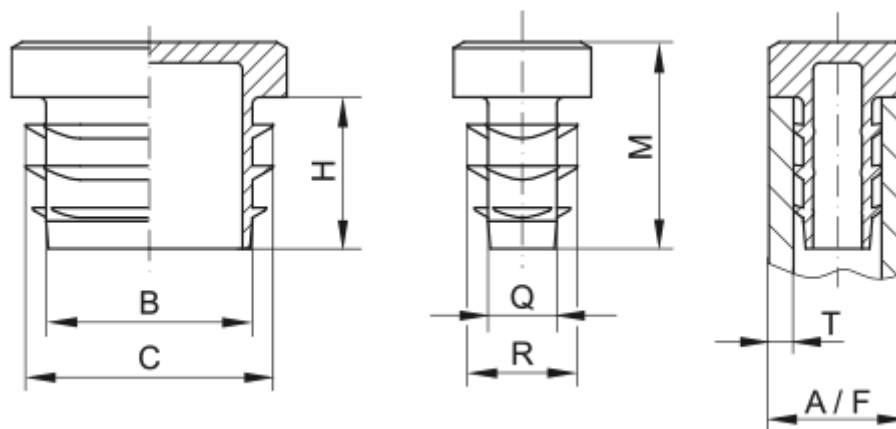

Article number: 59GPN270R3010152

Description: KLEE Square plugs GPN 270 - 30x10 (Wall thickness 1,5-2)

Measures

A = 30x10

B = 25

C = 28

H = 11

M = 15

Q = 5

R = 8

T = 1,5-2